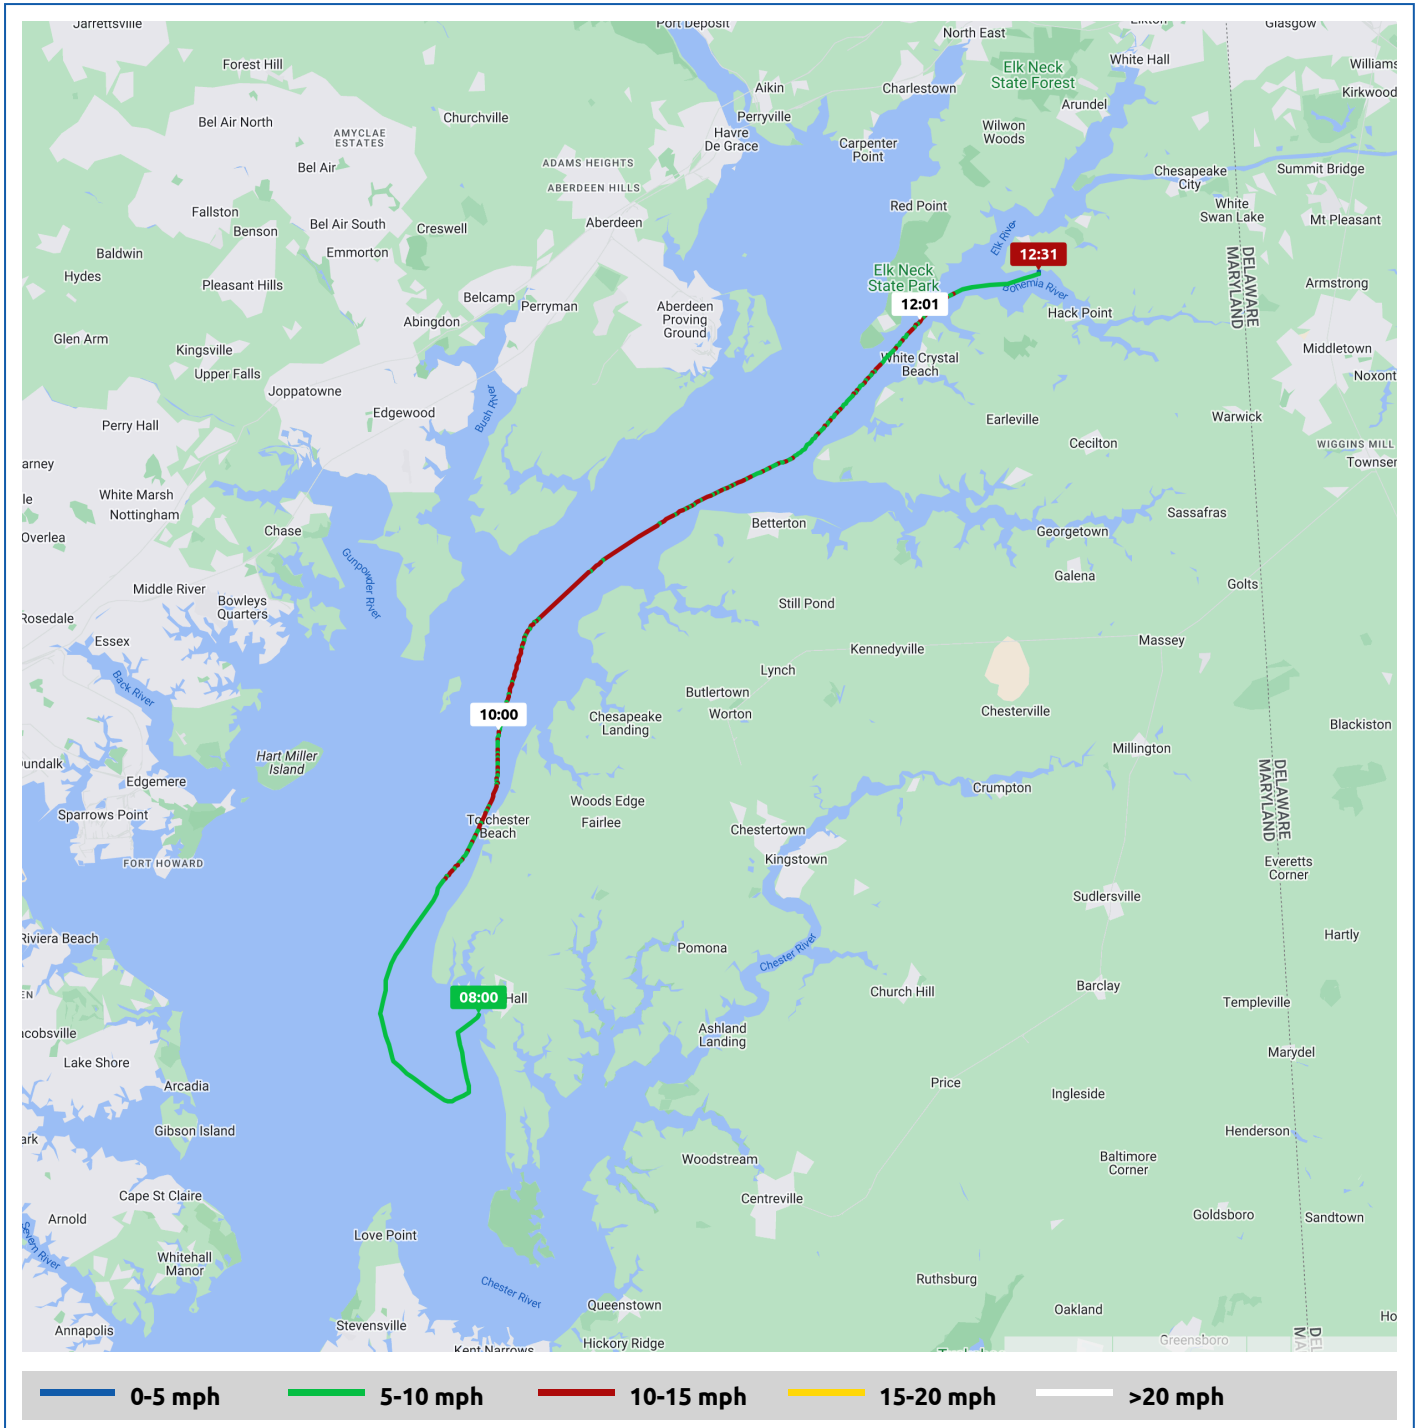

Key 2 Cay

25 June 2024

| Voyages | Underway (hours) | Duration (hours) | Distance (mi) | Average Speed (mph) | Max Speed (mph) |
|---------|------------------|------------------|---------------|---------------------|-----------------|
| 1 | 4:30 | 4:59 | 42.7 | 9.5 | 11.0 |

Key 2 Cay

25 June 2024

| Voyage | Skipper | Passengers | Commenced | Completed |
|--|--------------------|------------|-----------|-----------|
| 39° 7.98' N, 76° 14.66' W to Bohemia Vista | Tom & Carole Brown | | 07:59 | 12:59 |

| | |
|--|---|
|  Weather on departure 74.1°F, Wind 5mph NW |  Weather on arrival 86.3°F, Wind 9mph WSW |
|--|---|

| Voyage Log | Time | From Start | | Interval |
|---|-------|------------------|---------------|-----------------|
| | | Duration (hours) | Distance (mi) | Avg Speed (mph) |
| Started voyage at 39° 7.81' N, 76° 14.89' W | 08:00 | 0:01 | | |
|  74.1°F, Wind 5mph NW | 08:00 | 0:01 | | |
| 39° 8.52' N, 76° 18.34' W | 09:00 | 1:01 | 8.4 | 8.4 |
|  75.7°F, Wind 4mph WNW | 09:00 | 1:01 | | |
| 39° 16.01' N, 76° 14.10' W | 10:01 | 2:02 | 18.1 | 9.6 |
|  78.8°F, Wind 5mph W | 10:01 | 2:02 | | |
| 39° 22.49' N, 76° 6.89' W | 11:01 | 3:02 | 28.5 | 10.3 |
|  82.2°F, Wind 6mph WSW | 11:01 | 3:02 | | |
| 39° 27.85' N, 75° 58.36' W | 12:02 | 4:02 | 38.4 | 9.9 |
|  84.2°F, Wind 8mph WSW | 12:02 | 4:02 | | |
| Arrived Bohemia Vista | 12:30 | 4:31 | 42.7 | 9.0 |
| Stopped voyage at Bohemia Vista | 12:59 | 4:59 | 42.8 | 0.2 |
|  86.3°F, Wind 9mph WSW | 12:59 | 4:59 | | |