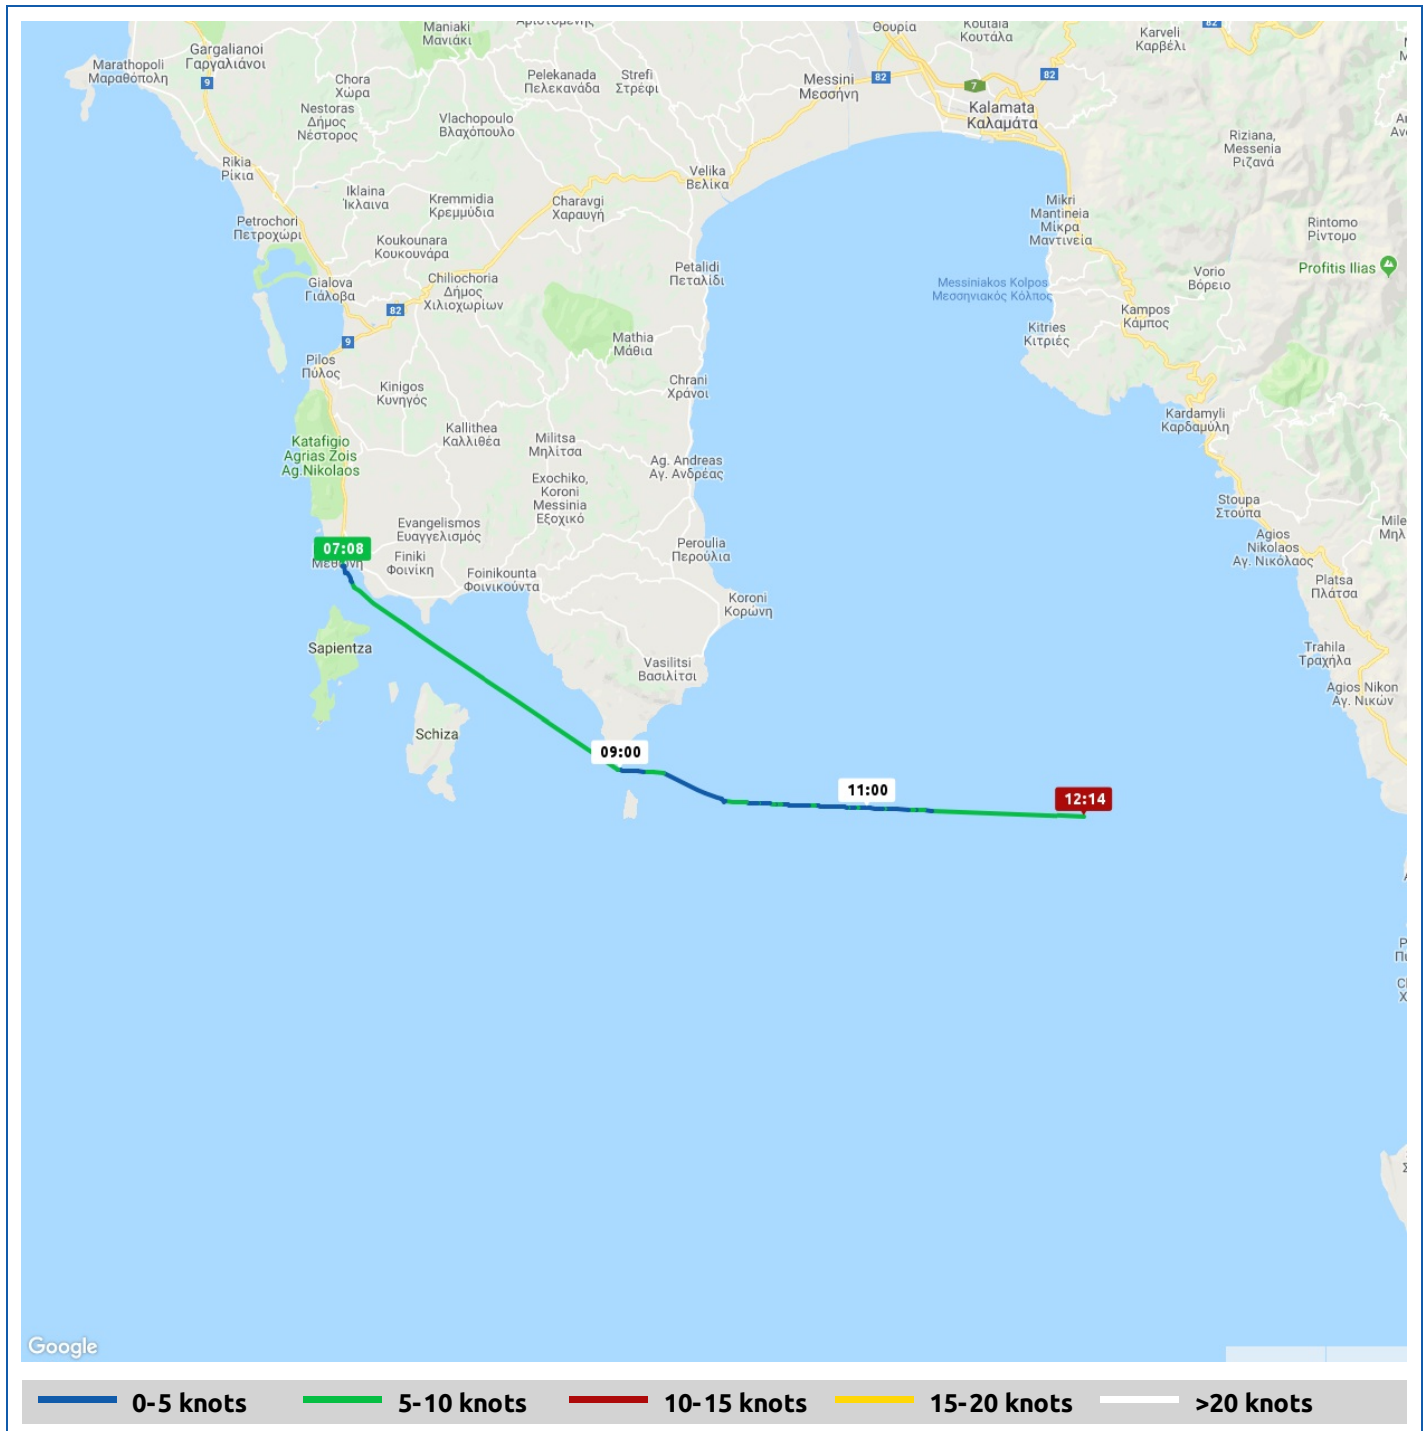

Voyages	Underway (hours)	Duration (hours)	Distance (nm)	Average Speed (knots)	Max Speed (knots)
1	10:35	10:44	34.8	3.3	6.0

Voyage	Skipper	Passengers	Commenced	Completed
Wednesday morning voyage	Lynda Shelley	Keith Logan	07:08	17:53

Voyage Log	Time	From Start		Interval
		Duration (hours)	Distance (nm)	Avg Speed (knots)