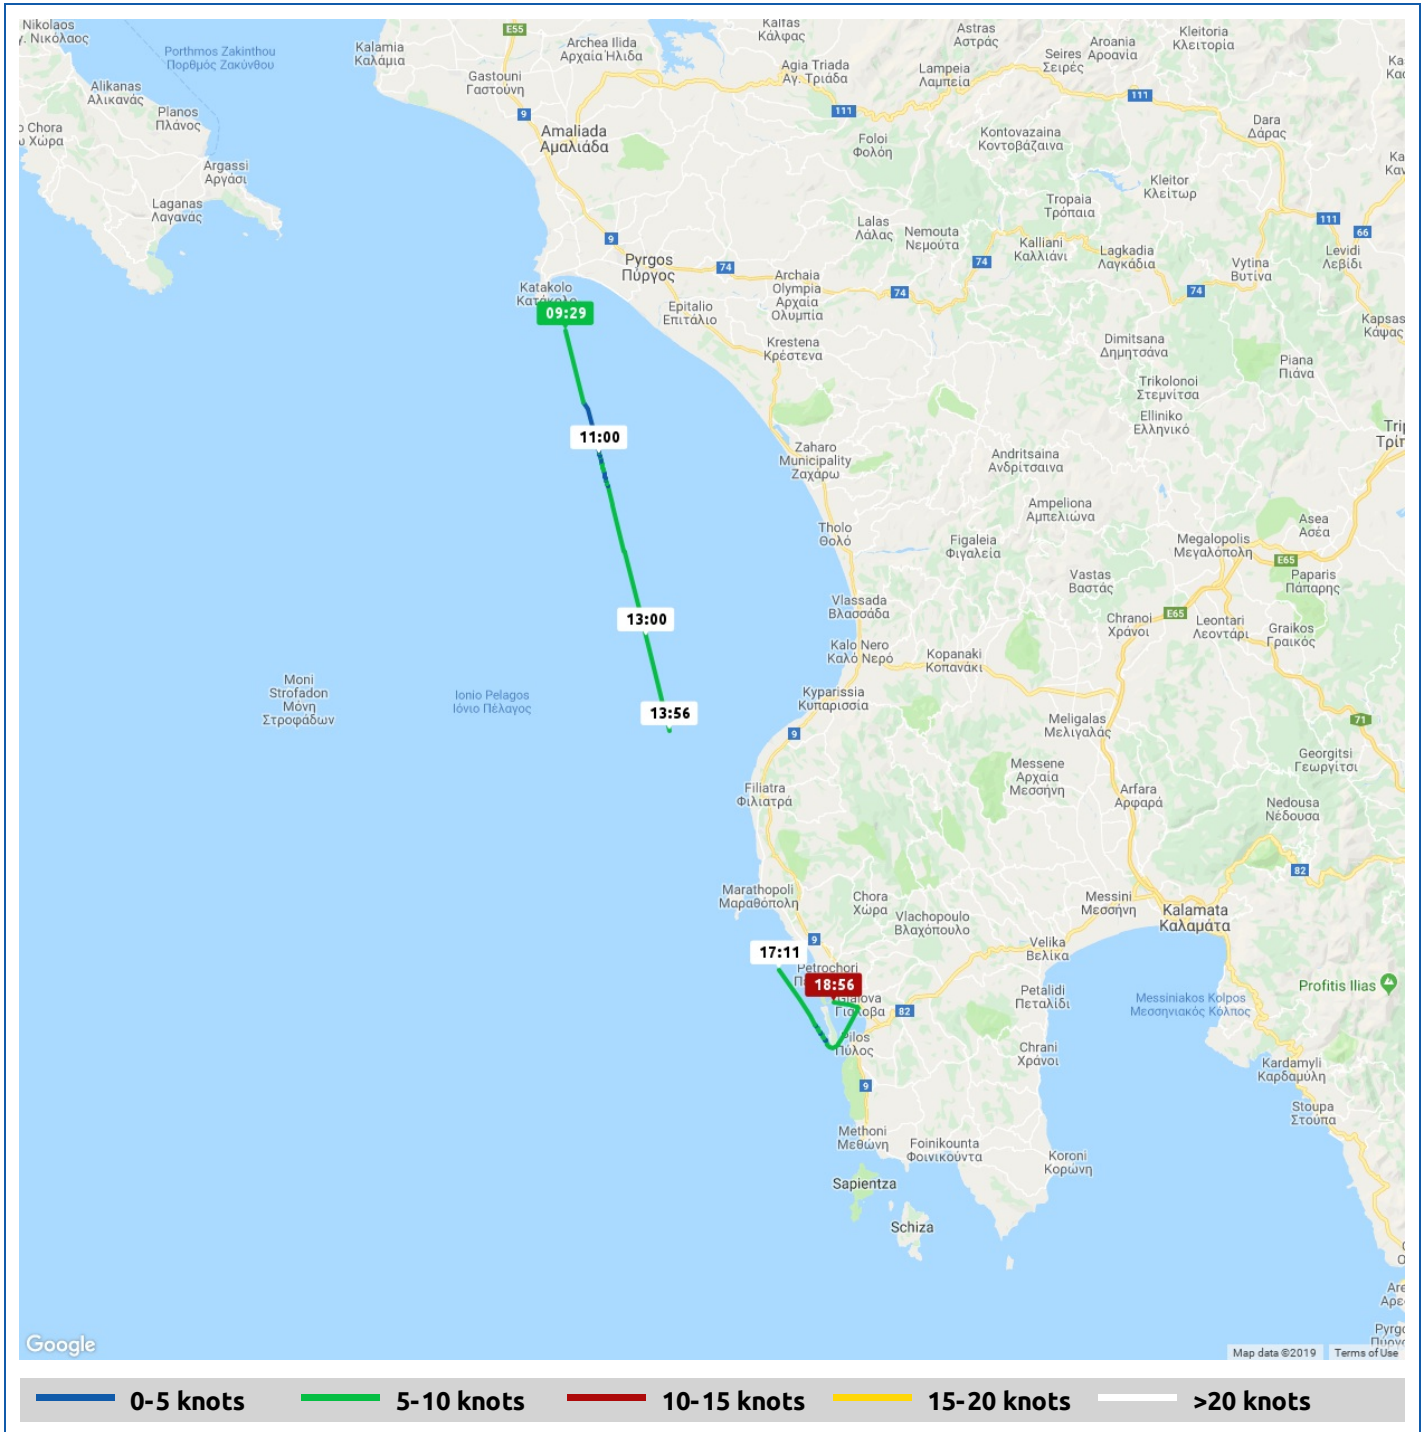

Voyages	Underway (hours)	Duration (hours)	Distance (nm)	Average Speed (knots)	Max Speed (knots)
1	9:26	9:33	49.8	5.3	6.9

Voyage	Skipper	Passengers	Commenced	Completed
Friday morning voyage	Lynda Shelley	Keith Logan	09:29	19:03

Voyage Log	Time	From Start		Interval
		Duration (hours)	Distance (nm)	Avg Speed (knots)