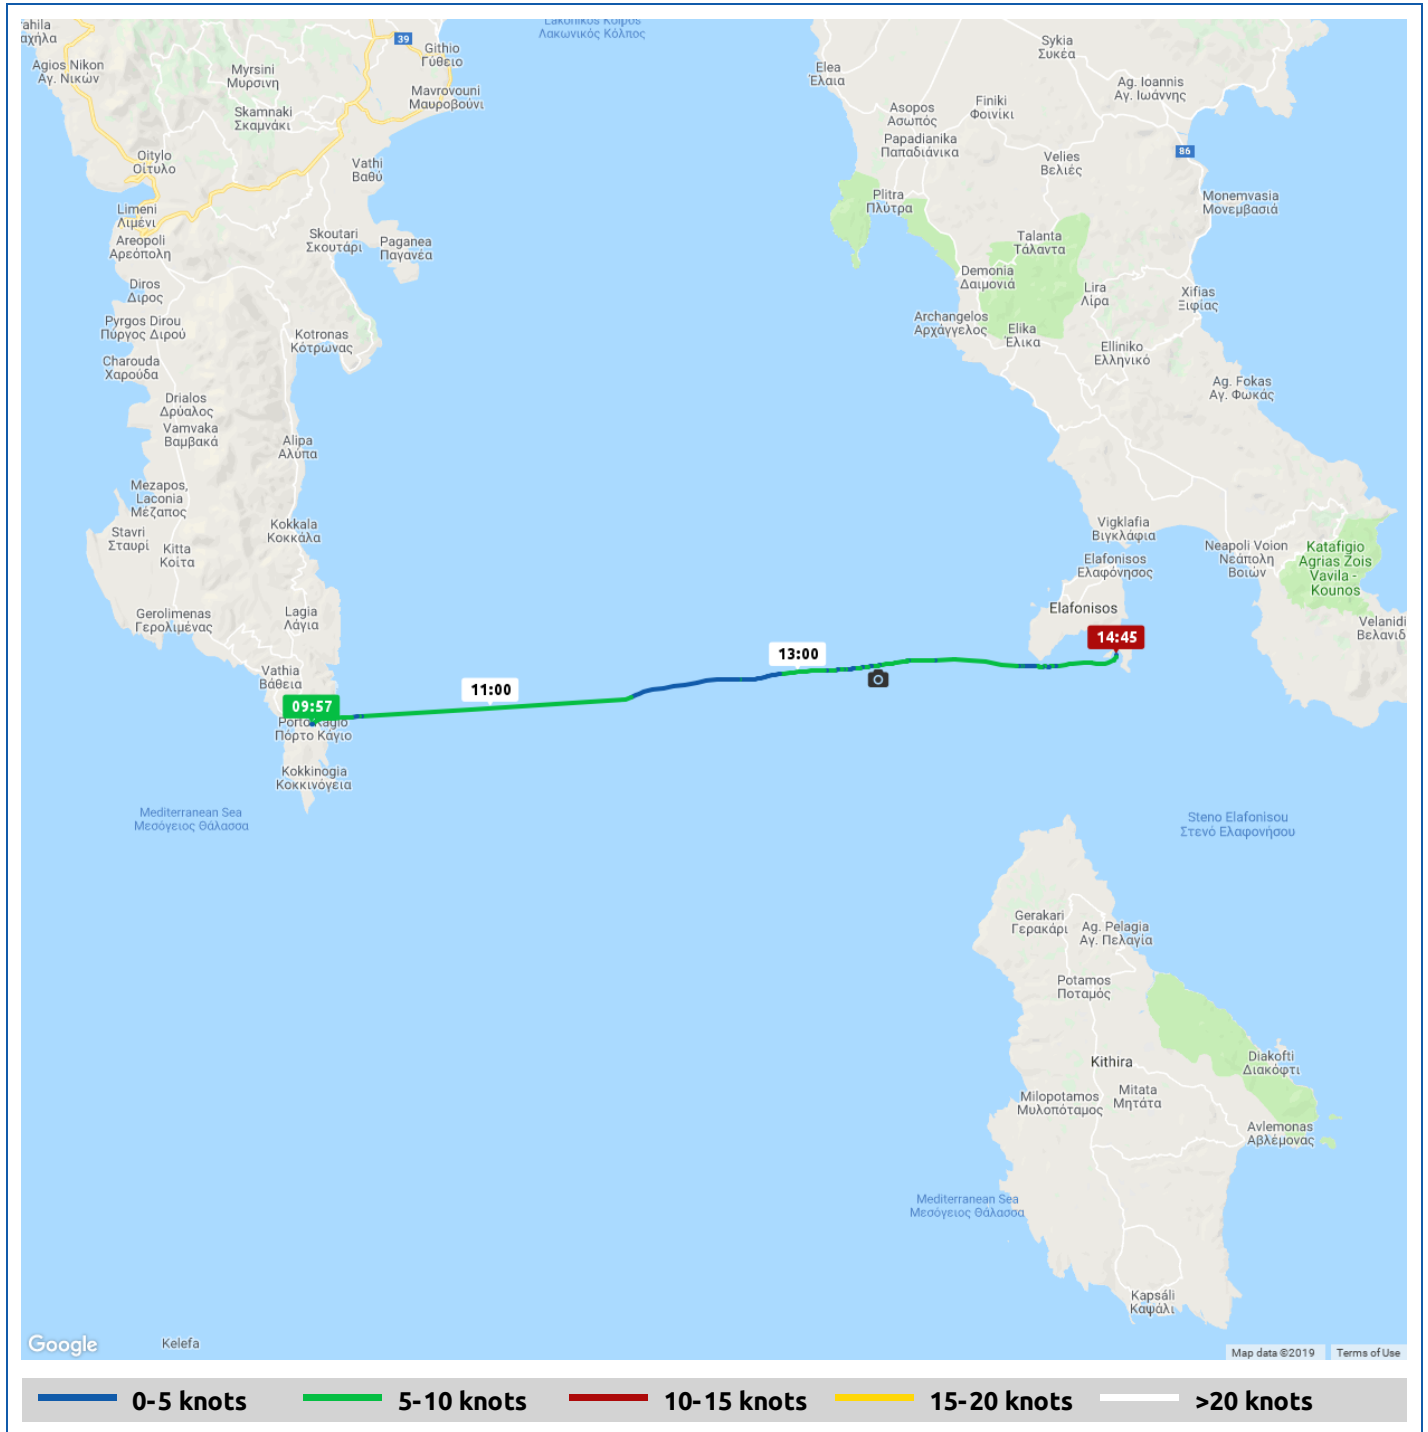

Voyages	Underway (hours)	Duration (hours)	Distance (nm)	Average Speed (knots)	Max Speed (knots)
1	4:47	6:44	24.3	5.1	7.5

13:24 36° 27.50' N, 22° 49.62' E

Voyage	Skipper	Passengers	Commenced	Completed
Limín Káyio to Órmos Frágko	Lynda Shelley	Keith Logan	09:57	16:42

Voyage Log	Time	From Start		Interval
		Duration (hours)	Distance (nm)	Avg Speed (knots)
 36° 27.50' N, 22° 49.62' E	13:24	3:26		