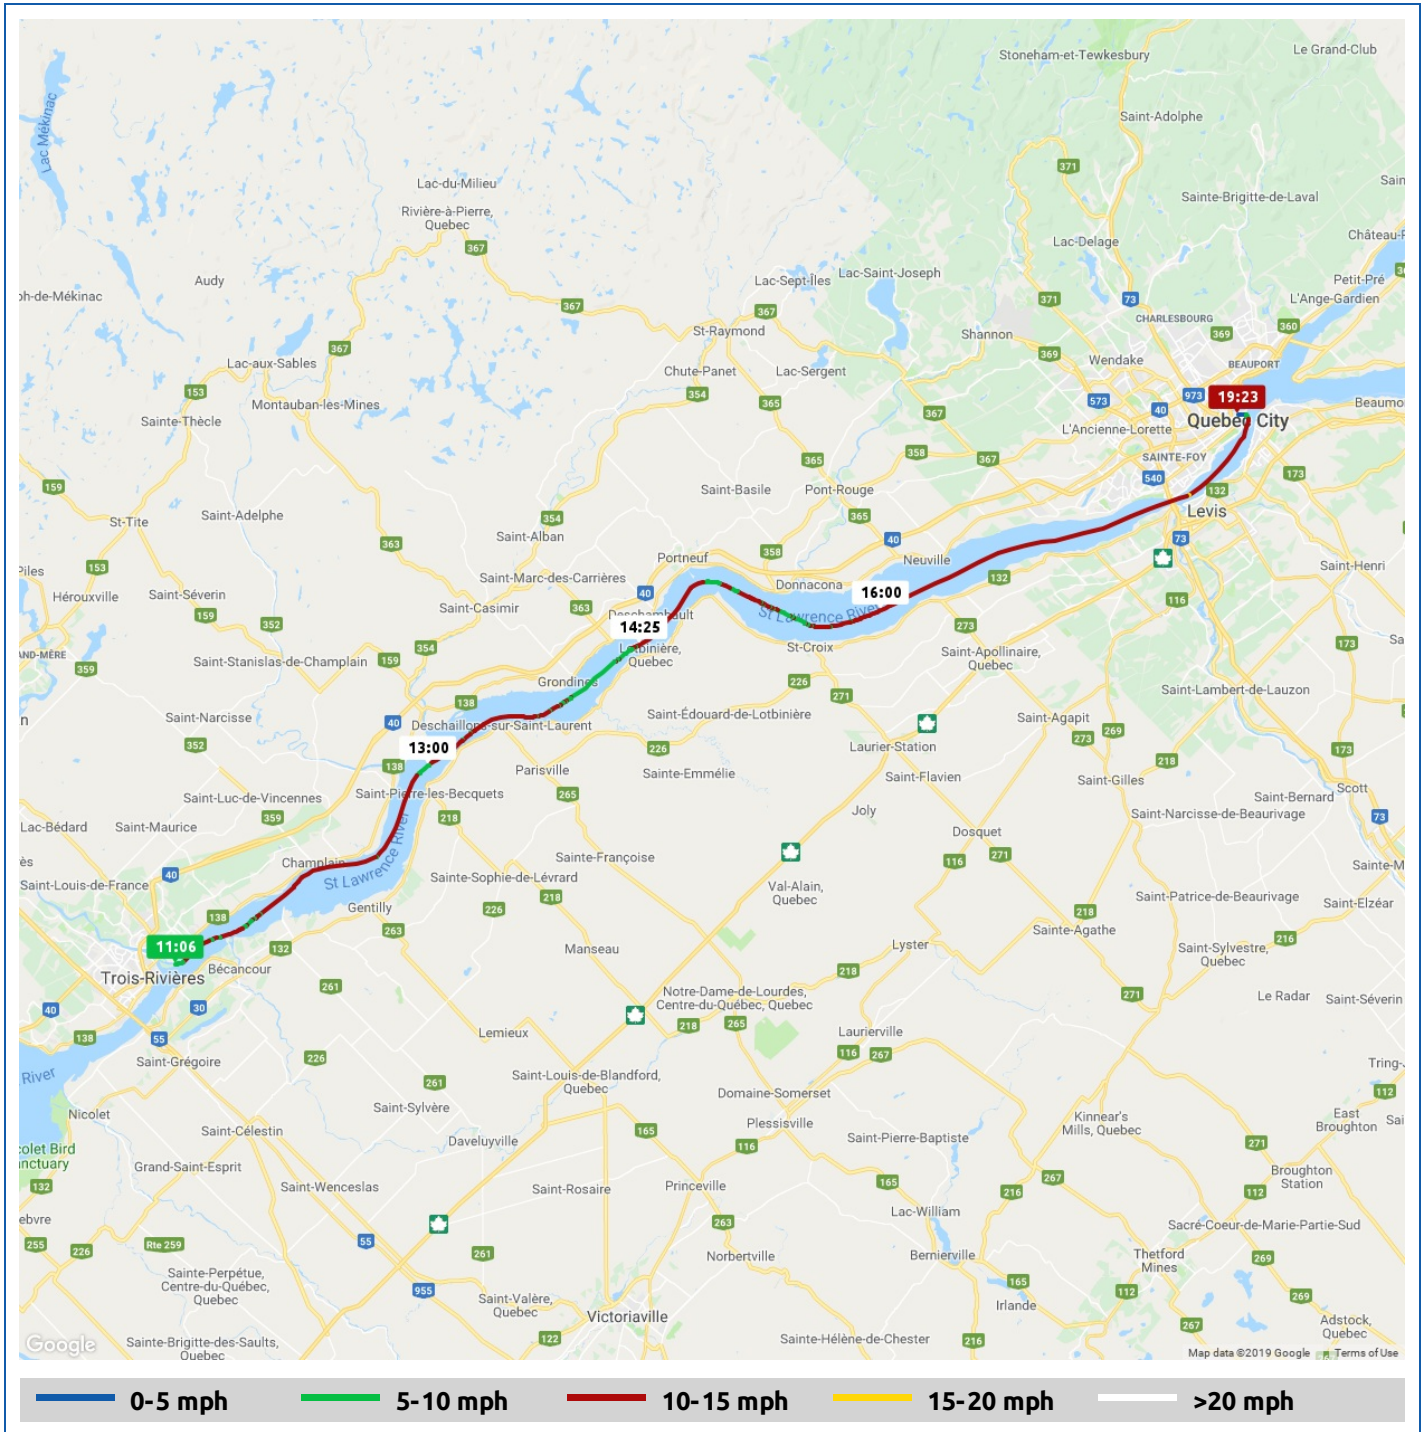

# Still Waters II

24 June 2019

Voyages	Underway (hours)	Duration (hours)	Distance (mi)	Average Speed (mph)	Max Speed (mph)
2	7:10	8:02	76.9	10.7	14.8

# Still Waters II

24 June 2019

Voyage	Skipper	Passengers	Commenced	Completed
La Marina de Trois-Rivières to Marina Port of Quebec	David Fuller	Claudia	11:06	19:09

	
<b>Weather on departure</b>	<b>Weather on arrival</b>
69.1°F, Wind 6mph ENE	72.5°F, Wind 8mph S

Voyage Log	Time	From Start		Interval
		Duration (hours)	Distance (mi)	Avg Speed (mph)
Started voyage at La Marina de Trois-Rivières	11:06	0:00		
 69.1°F, Wind 6mph ENE	11:07	0:00		
Departed La Marina de Trois-Rivières	11:07	0:00	0.1	5.0
 Back on St Lawrence River	11:10	0:03		
46° 26.18' N, 72° 19.90' W	12:07	1:00	10.6	10.5
46° 32.01' N, 72° 10.82' W	13:07	2:00	21.4	10.8
 72.3°F, Wind 6mph NW	13:20	2:13		
46° 36.02' N, 71° 59.49' W	14:07	3:00	31.9	10.5
 Passed Portneuf, halfway to Quebec City	14:52	3:46		
46° 40.20' N, 71° 49.41' W	15:07	4:00	42.2	10.3
 75.5°F, Wind 8mph WNW	15:23	4:17		
46° 39.74' N, 71° 37.39' W	16:07	5:00	52.4	10.3
46° 43.21' N, 71° 23.40' W	17:07	6:00	64.3	11.9
 75.6°F, Wind 9mph WSW	17:26	6:19		
Passed under Pont Pierre Laporte	17:32	6:26	69.4	12.1
Arrived Marina Port of Quebec	18:21	7:14	76.8	9.2
 72.5°F, Wind 8mph S	19:09	8:02		
Stopped Voyage at Marina Port of Quebec	19:09	8:02	77.1	0.4

# Still Waters II

24 June 2019

Voyage	Skipper	Passengers	Commenced	Completed
Marina Port of Quebec to Marina Port of Quebec	David Fuller		19:23	19:23

Voyage Log	Time	From Start		Interval
		Duration (hours)	Distance (mi)	Avg Speed (mph)
Started voyage at Marina Port of Quebec	19:23	0:00		
Stopped Voyage at Marina Port of Quebec	19:23	0:00	0.0	0.0
On Mooring	19:23	0:00	0.0	0.0