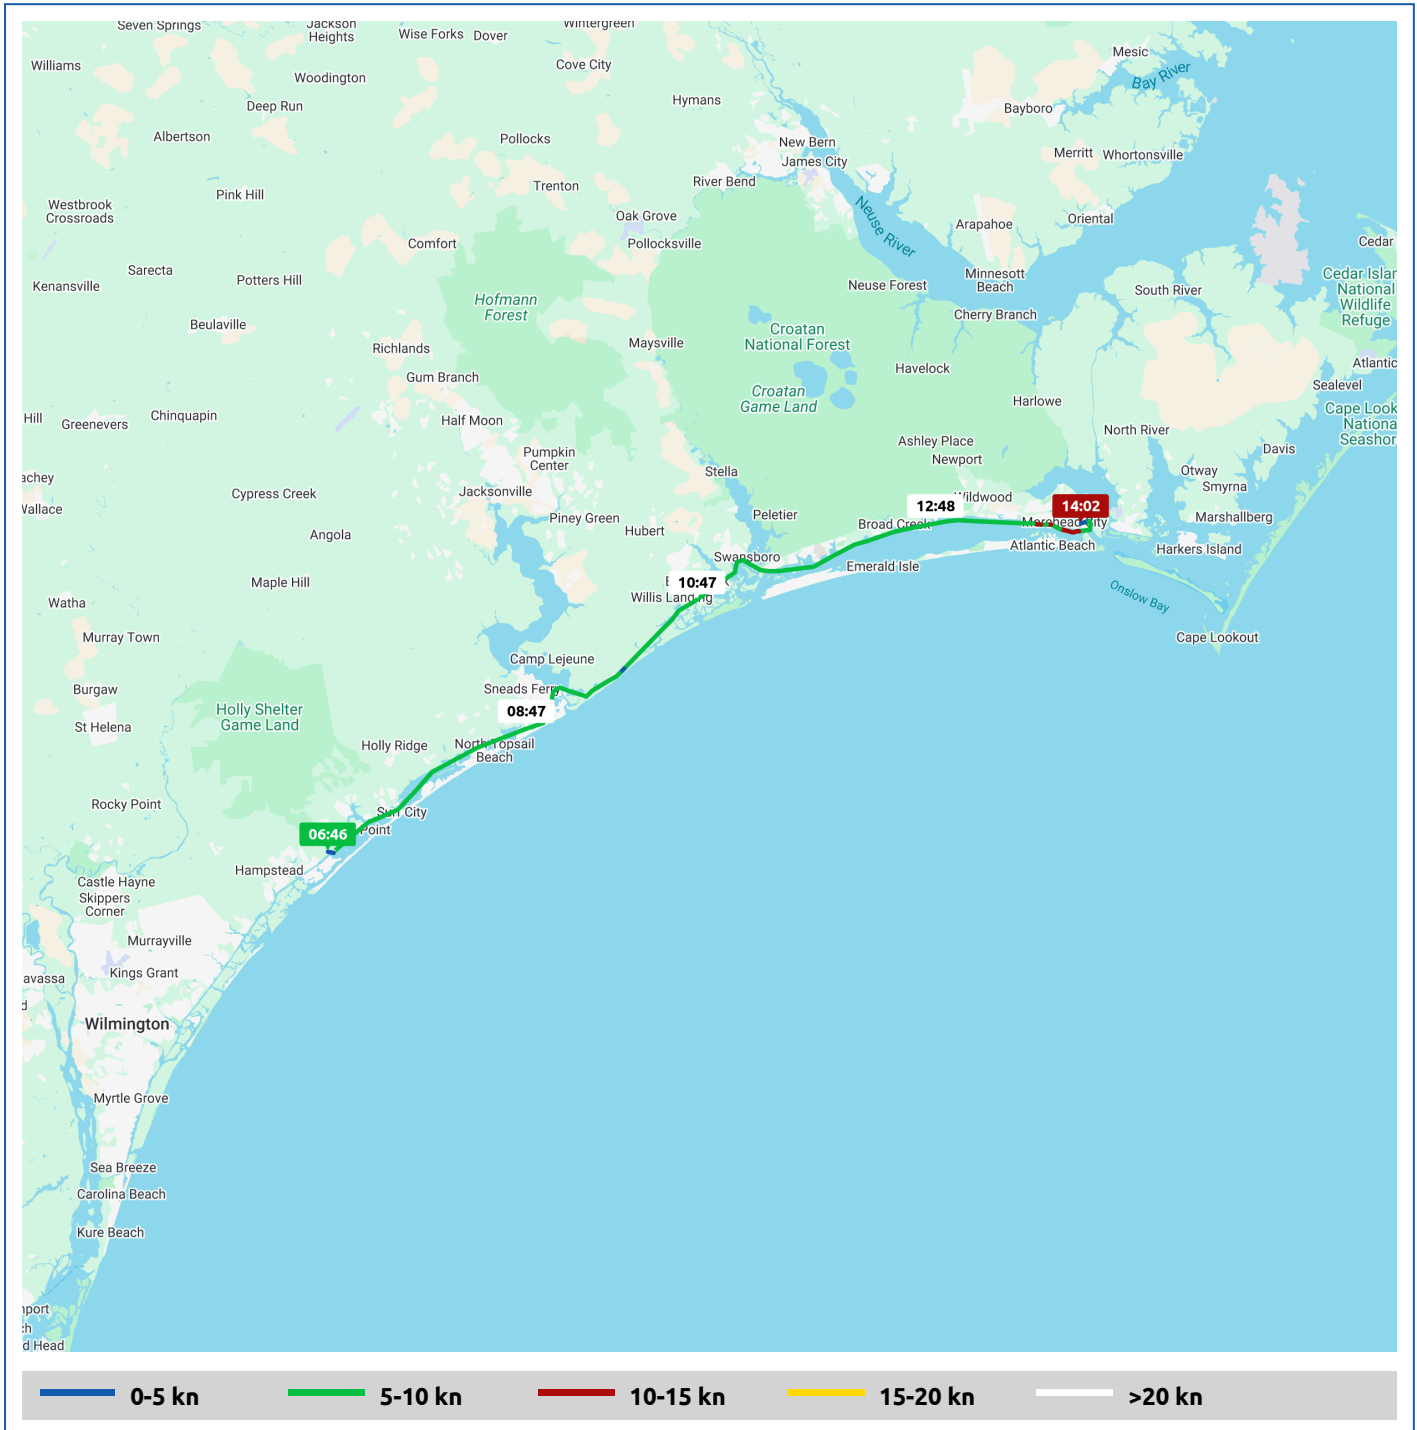

Voyages	Underway (hours)	Duration (hours)	Distance (nm)	Average Speed (knots)	Max Speed (knots)
1	7:16	7:16	56.1	7.7	10.3

Voyage	Skipper	Passengers/Crew	Commenced	Completed
Harbor Village Marina - Morehead City Yacht Basin	Jim Schilthuis		06:46	14:02

Voyage Log	Time	From Start		Interval
		Duration (hours)	Distance (nm)	Avg Speed (knots)
Arrived at Harbor Village Marina	06:46	0:00		
Arrived at Harbor Village Marina	06:46	0:00	0.0	0.3
Departed from Harbor Village Marina	06:53	0:07	0.3	2.9
34° 27.80' N, 77° 30.83' W	07:53	1:07	7.9	7.6
34° 30.94' N, 77° 22.74' W	08:53	2:07	15.3	7.4
34° 34.13' N, 77° 16.59' W	09:53	3:07	22.5	7.2
34° 39.03' N, 77° 10.09' W	10:53	4:07	29.9	7.3
34° 40.87' N, 77° 1.60' W	11:53	5:07	38.0	8.2
34° 43.42' N, 76° 52.20' W	12:53	6:07	46.3	8.2
34° 43.23' N, 76° 41.61' W	13:53	7:07	55.4	9.1
Arrived at Morehead City Yacht Basin	14:02	7:16	56.1	4.5
Arrived at Morehead City Yacht Basin	14:02	7:16	56.1	0.2
Arrived at Morehead City Yacht Basin	14:02	7:16	56.1	1.4
Arrived at Morehead City Yacht Basin	14:02	7:16	56.1	1.2
Arrived at Morehead City Yacht Basin	14:02	7:16	56.1	1.3
Arrived at Morehead City Yacht Basin	14:02	7:16	56.1	1.2
Arrived at Morehead City Yacht Basin	14:02	7:16	56.1	1.2
Arrived at Morehead City Yacht Basin	14:02	7:16	56.1	1.1
Arrived at Morehead City Yacht Basin	14:02	7:16	56.1	1.1
Arrived at Morehead City Yacht Basin	14:02	7:16	56.1	1.1
Arrived at Morehead City Yacht Basin	14:02	7:16	56.1	0.8
Stopped voyage at Morehead City Yacht Basin	14:02	7:16	56.1	0.0