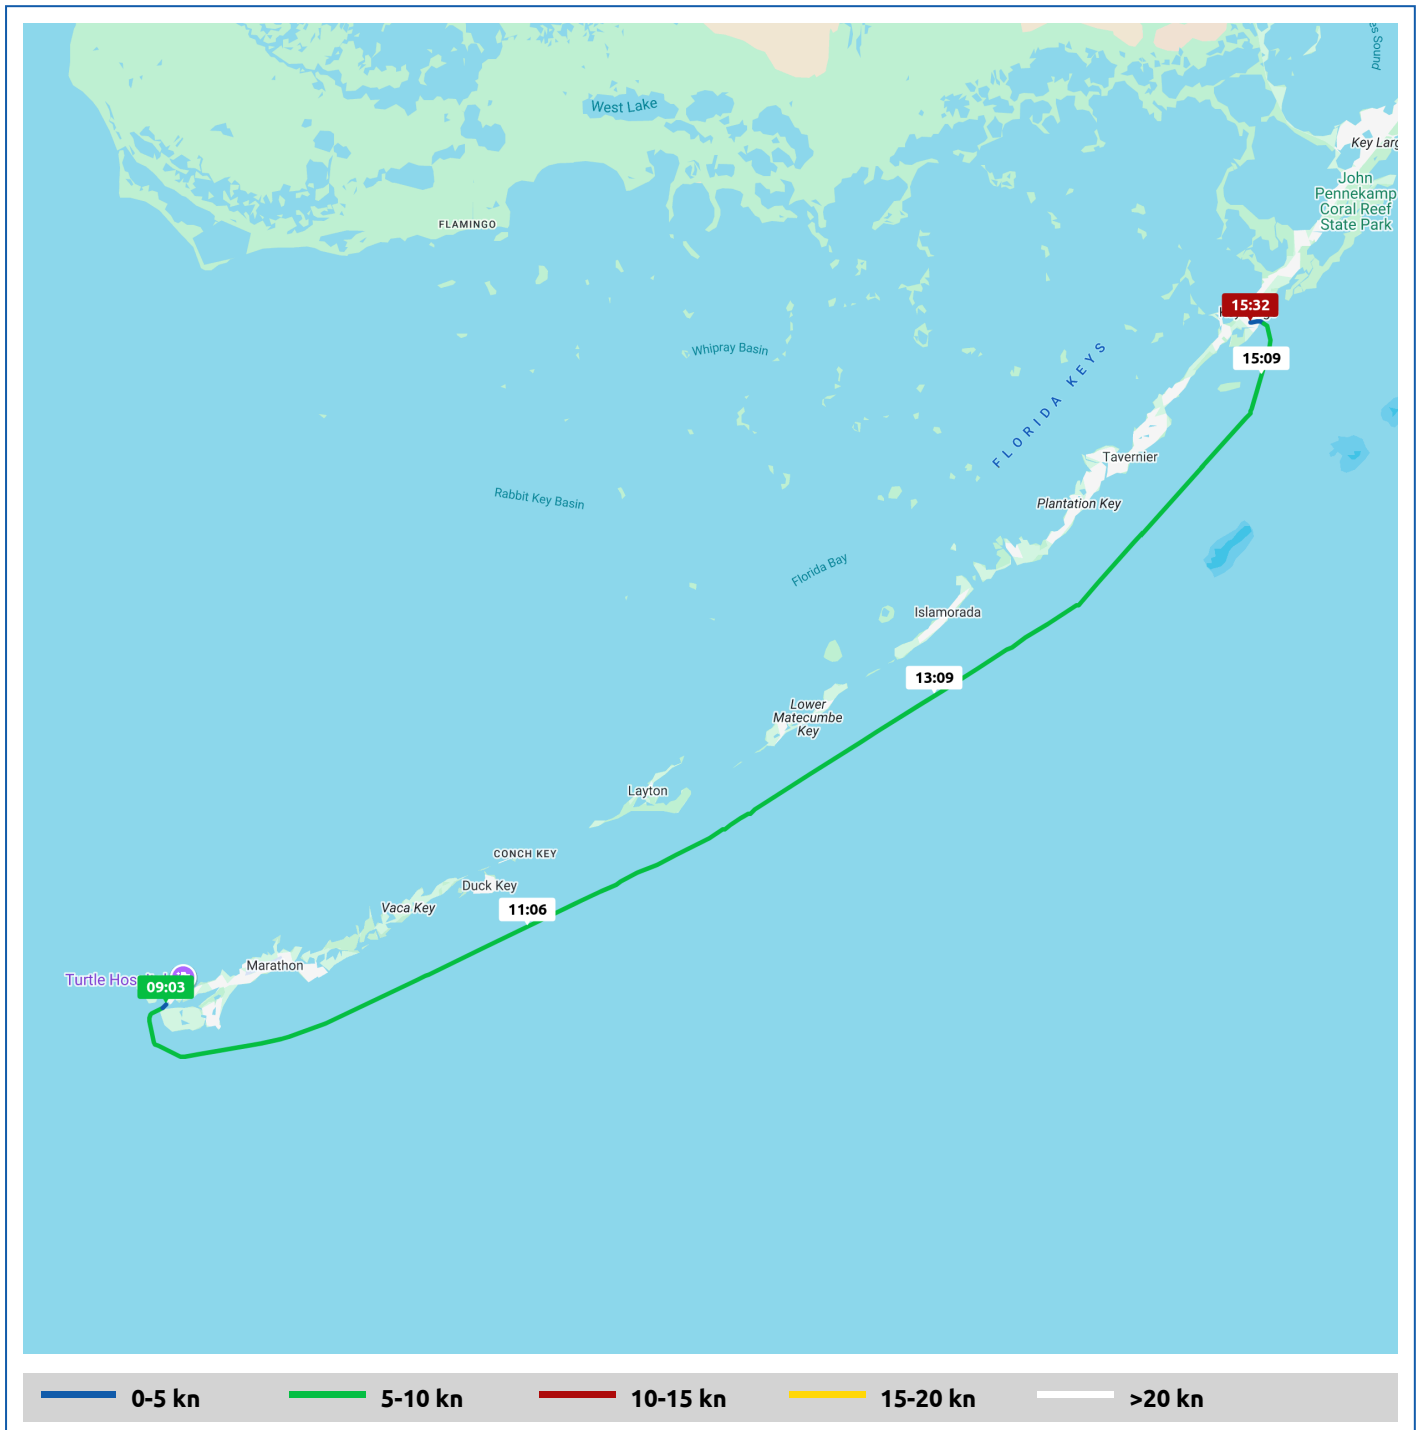

Voyages	Underway (hours)	Duration (hours)	Distance (nm)	Average Speed (knots)	Max Speed (knots)
1	6:29	6:29	49.2	7.6	8.2

Voyage	Skipper	Passengers/Crew	Commenced	Completed
Marathon Marina - Ocean Bay Marina	Jim Schilthuis		09:03	15:32

Voyage Log	Time	From Start		Interval
		Duration (hours)	Distance (nm)	Avg Speed (knots)
Arrived at Marathon Marina	09:03	0:00		
Arrived at Marathon Marina	09:04	0:01	0.0	1.9
Departed from Marathon Marina	09:07	0:04	0.2	2.8
24° 41.59' N, 81° 0.80' W	10:07	1:04	7.7	7.5
24° 44.91' N, 80° 53.18' W	11:07	2:04	15.3	7.7
24° 48.41' N, 80° 45.54' W	12:07	3:04	23.2	7.8
24° 52.55' N, 80° 38.36' W	13:07	4:04	30.9	7.7
24° 57.20' N, 80° 31.35' W	14:07	5:04	38.8	7.9
25° 3.19' N, 80° 26.10' W	15:07	6:04	46.6	7.7
Arrived at Ocean Bay Marina	15:31	6:28	49.1	6.3
Stopped voyage at Ocean Bay Marina	15:32	6:29	49.1	0.6