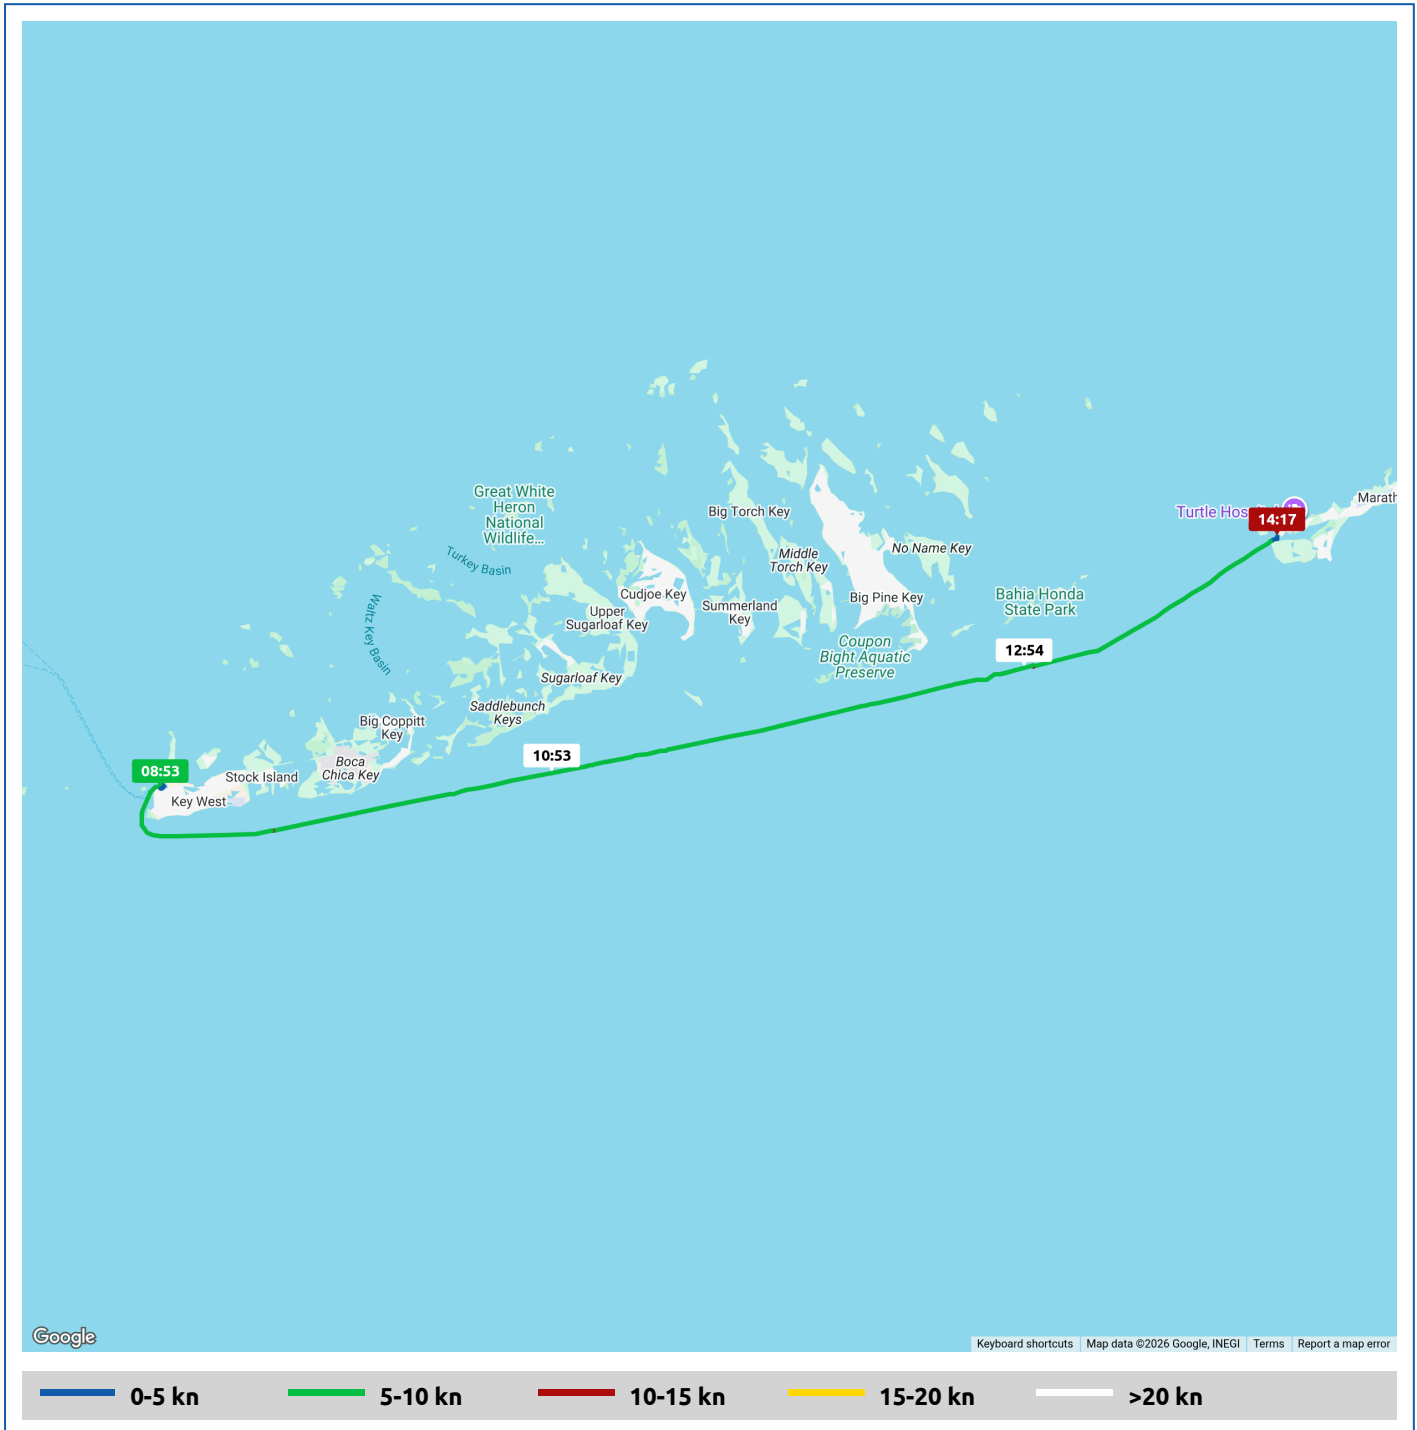

Voyages	Underway (hours)	Duration (hours)	Distance (nm)	Average Speed (knots)	Max Speed (knots)
1	5:24	5:24	42.4	7.8	10.8

Voyage	Skipper	Passengers/Crew	Commenced	Completed
Galleon Marina - Marathon Marina	Jim Schilthuis	Jim Schilthuis	08:53	14:17

Voyage Log	Time	From Start		Interval
		Duration (hours)	Distance (nm)	Avg Speed (knots)
Arrived at Galleon Marina	08:53	0:00		
Arrived at Galleon Marina	08:53	0:00	0.0	0.2
Departed from Galleon Marina	08:57	0:04	0.1	1.9
24° 32.67' N, 81° 42.13' W	09:57	1:04	8.2	8.1
24° 34.36' N, 81° 33.08' W	10:57	2:04	16.7	8.4
24° 36.04' N, 81° 24.26' W	11:57	3:04	24.9	8.2
24° 37.88' N, 81° 15.73' W	12:57	4:04	32.9	8.0
24° 41.31' N, 81° 8.24' W	13:57	5:04	40.7	7.7
Arrived at Marathon Marina	14:14	5:20	42.3	6.0
Stopped voyage at Marathon Marina	14:17	5:24	42.3	1.0