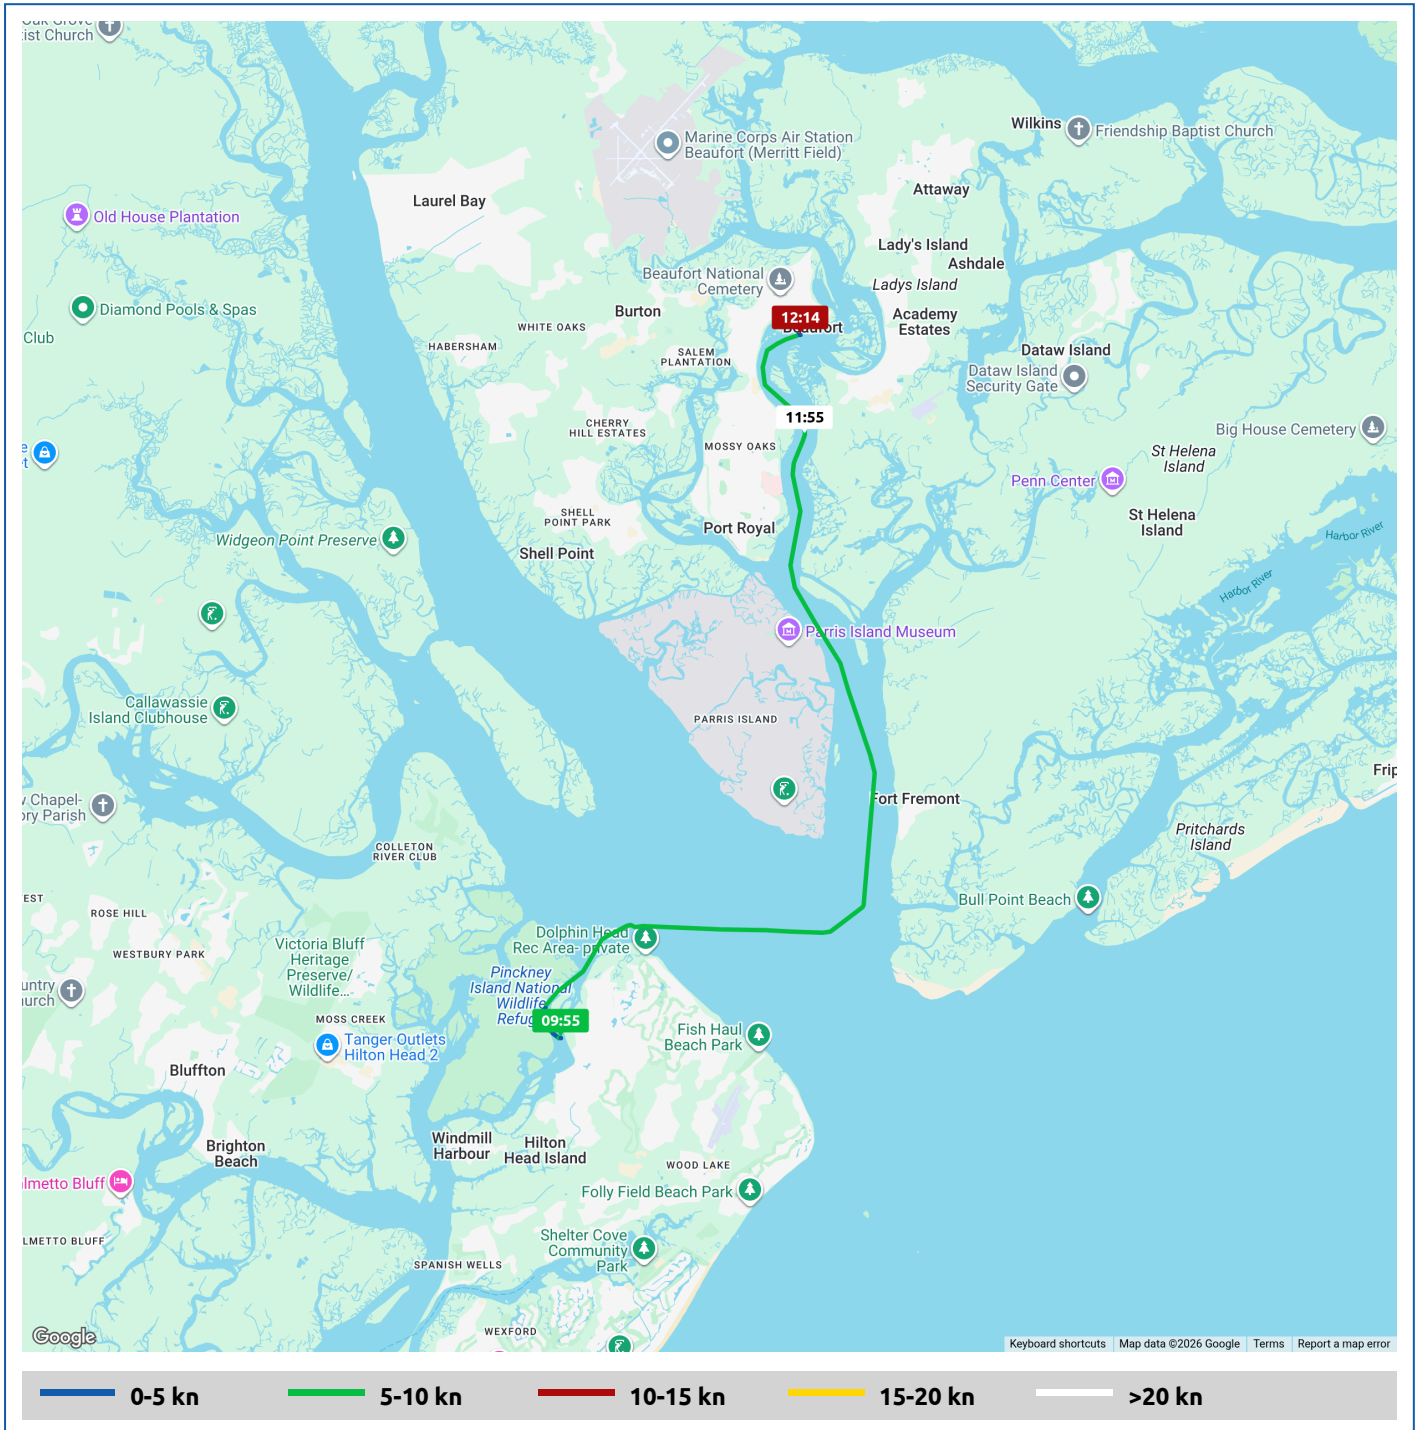

Voyages	Underway (hours)	Duration (hours)	Distance (nm)	Average Speed (knots)	Max Speed (knots)
1	2:20	2:20	16.3	7.0	8.2

Voyage	Skipper	Passengers/Crew	Commenced	Completed
Skull Creek Marina - Beaufort Downtown Marina	Jim Schilthuis		09:54	12:14

Voyage Log	Time	From Start		Interval
		Duration (hours)	Distance (nm)	Avg Speed (knots)
Arrived at Skull Creek Marina	09:55	0:00		
Arrived at Skull Creek Marina	09:55	0:00	0.0	0.4
Departed from Skull Creek Marina	09:56	0:01	0.0	2.2
32° 16.77' N, 80° 39.30' W	10:56	1:01	6.3	6.2
32° 24.32' N, 80° 40.34' W	11:56	2:01	14.2	7.9
Arrived at Beaufort Downtown Marina Moorings	12:11	2:16	16.0	7.3
Departed from Beaufort Downtown Marina Moorings	12:12	2:18	16.2	6.2
Arrived at Beaufort Downtown Marina	12:13	2:18	16.2	3.6
Stopped voyage at Beaufort Downtown Marina	12:15	2:20	16.3	1.4