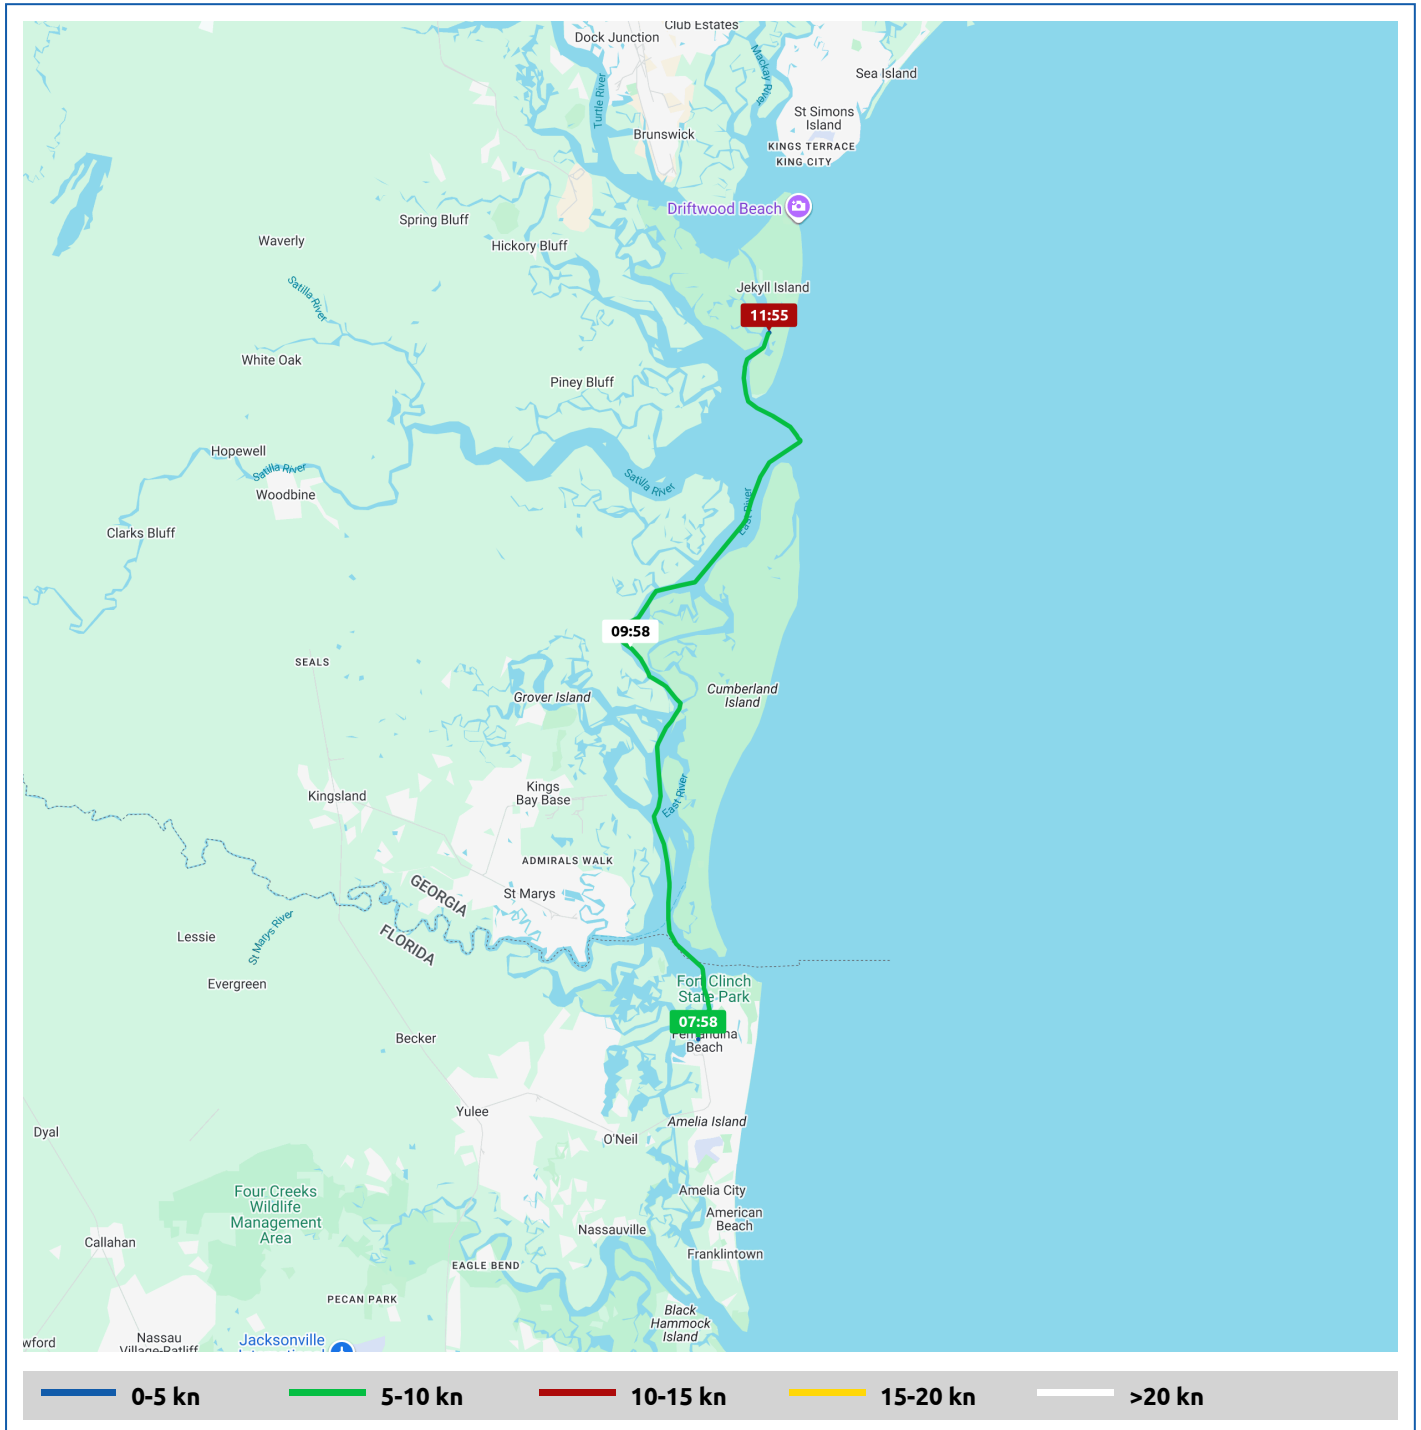

Voyages	Underway (hours)	Duration (hours)	Distance (nm)	Average Speed (knots)	Max Speed (knots)
1	3:57	3:57	28.3	7.1	9.5

Voyage	Skipper	Passengers/Crew	Commenced	Completed
Fernandina Harbor Marina - Jekyll Harbor Marina	Jim Schilthuis		07:58	11:55

Voyage Log	Time	From Start		Interval
		Duration (hours)	Distance (nm)	Avg Speed (knots)
Arrived at Fernandina Harbor Marina	07:58	0:00		
Arrived at Fernandina Harbor Marina	07:59	0:00	0.0	0.1
Departed from Fernandina Harbor Marina	08:01	0:03	0.0	1.1
Arrived at Cumberland Sound	08:15	0:17	1.4	5.8
Departed from Cumberland Sound	08:39	0:41	4.2	7.1
30° 50.66' N, 81° 28.75' W	09:39	1:41	11.3	7.1
30° 56.32' N, 81° 26.65' W	10:39	2:41	19.7	8.4
31° 1.46' N, 81° 26.28' W	11:39	3:41	26.6	6.9
Arrived at Jekyll Harbor Marina	11:54	3:56	28.2	6.2
Stopped voyage at Jekyll Harbor Marina	11:56	3:57	28.2	1.1