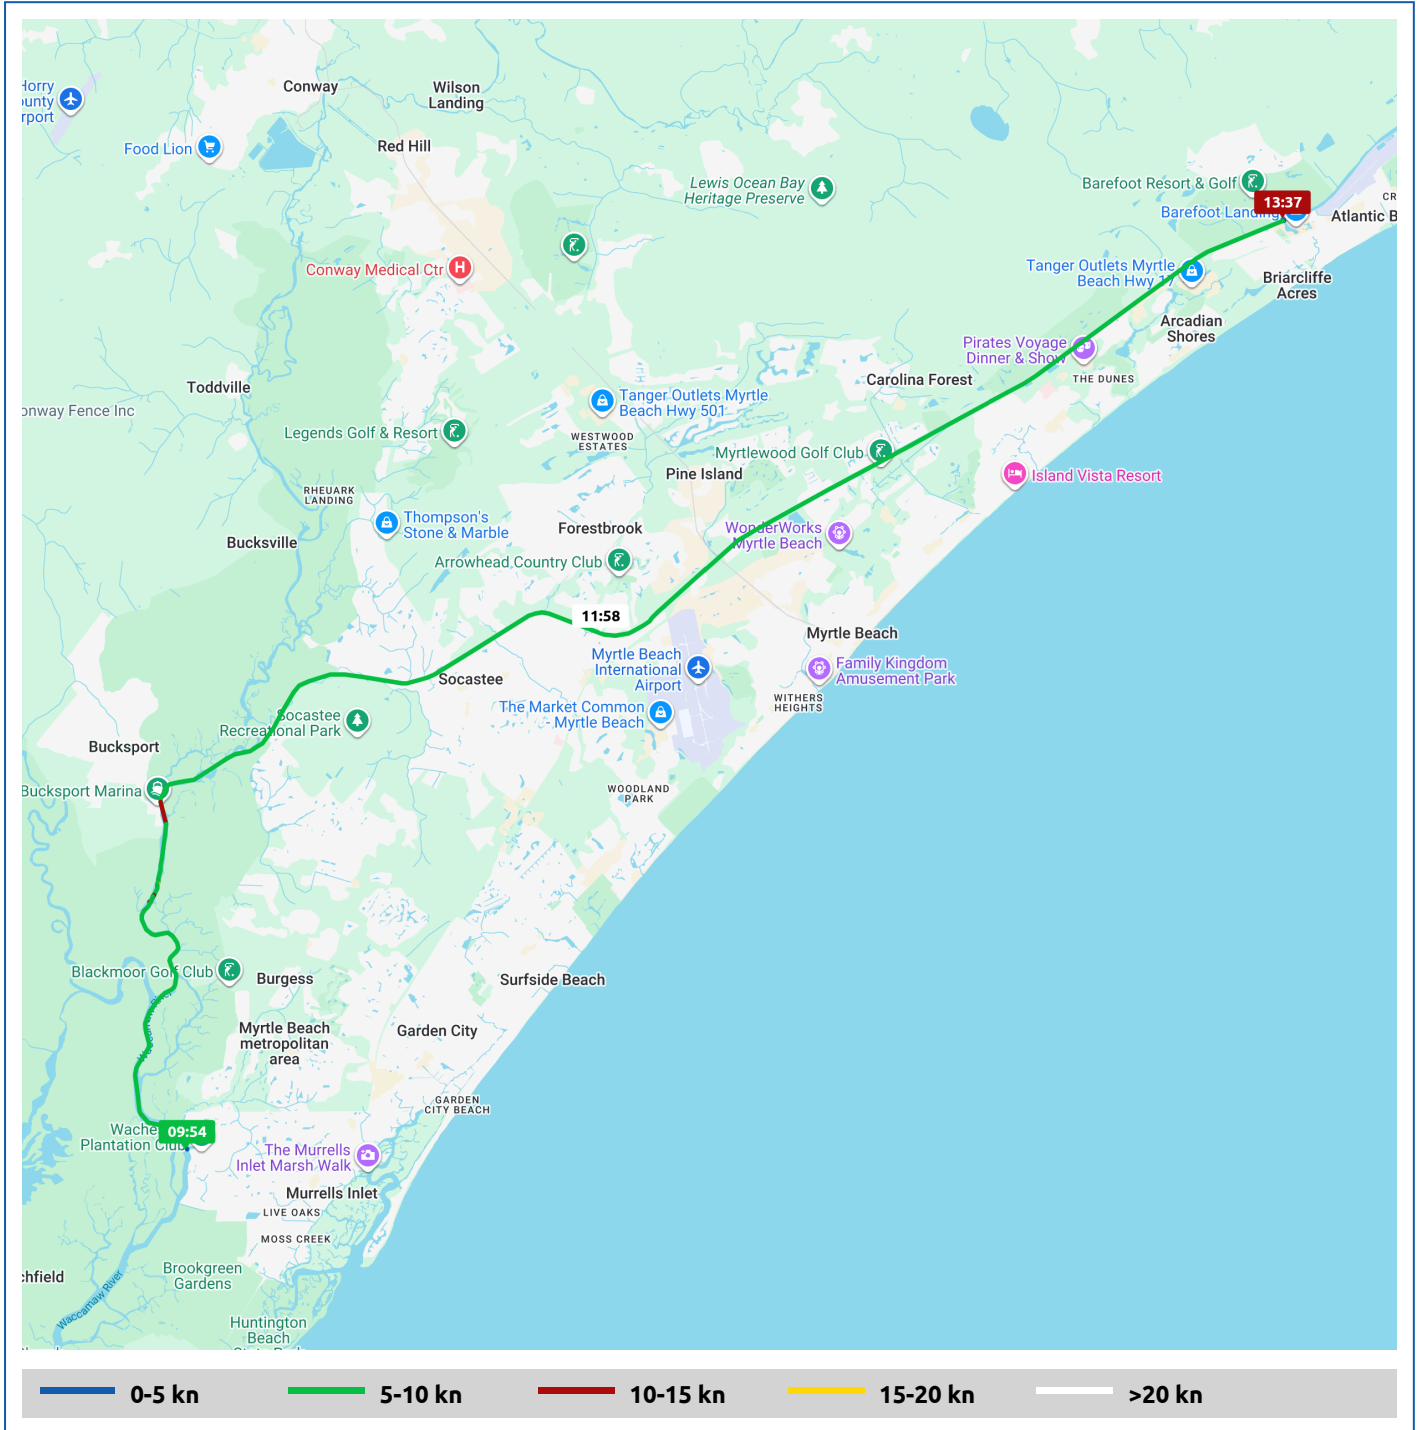

Voyages	Underway (hours)	Duration (hours)	Distance (nm)	Average Speed (knots)	Max Speed (knots)
1	3:43	3:43	27.2	7.3	15.8

Voyage	Skipper	Passengers/Crew	Commenced	Completed
Wacca Wache Marina - Barefoot Marina	Jim Schilthuis	Jim Schilthuis	09:54	13:37

Voyage Log	Time	From Start		Interval
		Duration (hours)	Distance (nm)	Avg Speed (knots)
Arrived at Wacca Wache Marina	09:54	0:00		
Arrived at Wacca Wache Marina	09:55	0:00	0.0	0.1
Departed from Wacca Wache Marina	09:59	0:05	0.4	5.0
33° 39.60' N, 79° 4.77' W	10:59	1:05	7.6	7.3
33° 41.69' N, 78° 57.36' W	11:59	2:05	14.8	7.2
33° 45.62' N, 78° 49.53' W	12:59	3:05	22.5	7.7
Arrived at Barefoot Marina	13:36	3:42	27.2	7.6
Stopped voyage at Barefoot Marina	13:37	3:43	27.2	0.5